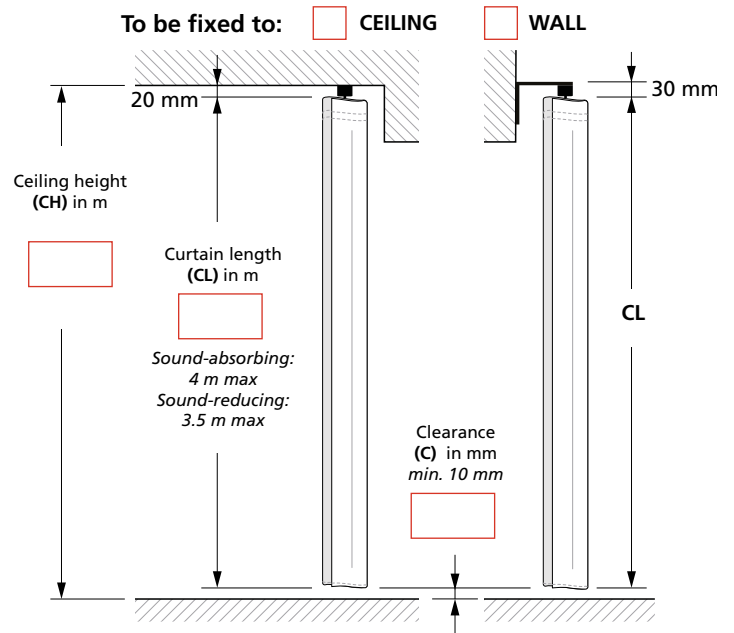

Project :

Date :

CURTAINS

Alpha sound-absorbing* DB sound-reducing**

Our standard curtains are double-sided, delivered with gathering tape and hooks.

Options

(Sound-absorbing curtains only)

- 40-mm diameter eyelets (rod not supplied)
 Single-sided curtain

Knit and colour

- MR (Maille ronde) Specify the color:
- Moutarde MGR580 (Maille grain de riz)
Subject to availability of stock

FULLNESS

Please supply approximate fullness of:

We recommend a fullness close to 1.5

SPECIFICATIONS

Number of identical curtains required

Is part of the rail curved? YES NO

Comments :

* Please note that because of what they are made of, Texaa sound-absorbing curtains contribute to sound absorption in a space, not sound reduction from one area to another.