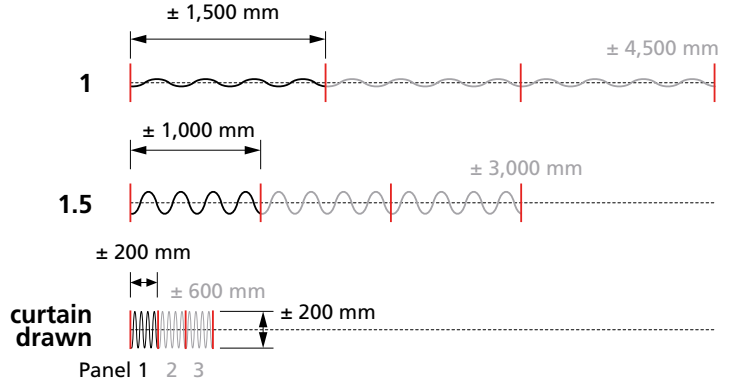

Project :

Date :

CURTAINS

Alpha sound-absorbing* DB sound-reducing**

Our standard curtains are double-sided, delivered with gathering tape and hooks.

Options
(Sound-absorbing curtains only)

40-mm diameter eyelets
 Single-sided curtain

Please supply curtain colour (MR)

FULLNESS

Please supply approximate fullness of:
We recommend a fullness close to 1.5

SPECIFICATIONS

Number of identical curtains required

Is part of the rail curved? YES NO