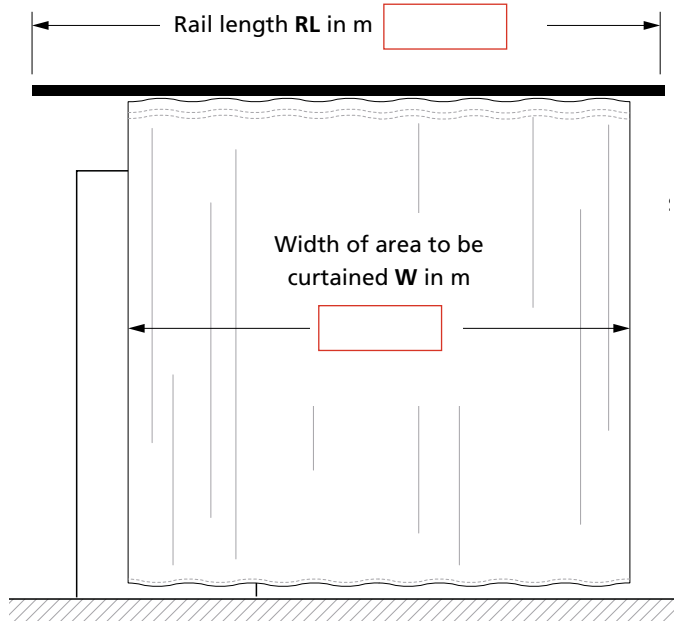

Project :

Date :

CURTAINS

Alpha sound-absorbing* DB sound-reducing**

Our standard curtains are double-sided, delivered with gathering tape and hooks.

Options
(Sound-absorbing curtains only)

40-mm diameter eyelets
 Single-sided curtain

Please supply curtain colour (MR)

FULLNESS

Please supply approximate fullness of:
We recommend a fullness close to 1.5

SPECIFICATIONS

Number of identical curtains required

Is part of the rail curved? YES NO