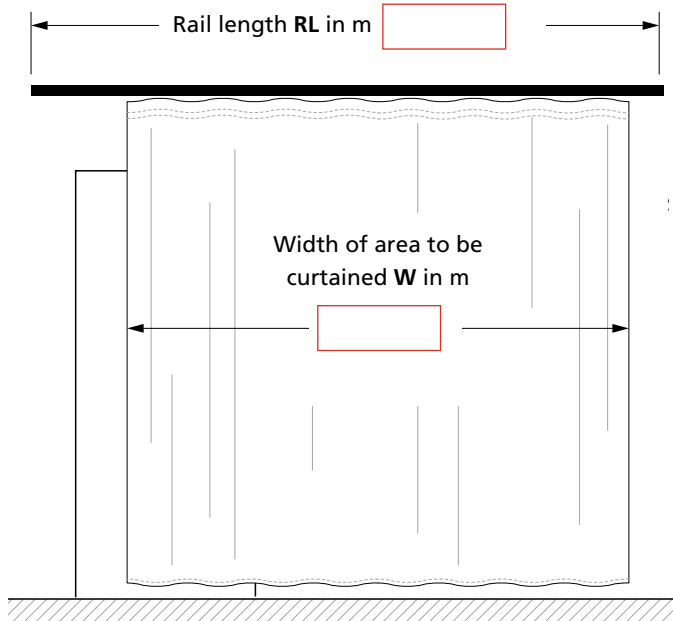

Project :

Date :

CURTAINS

Alpha sound-absorbing* DB sound-reducing**

Our standard curtains are double-sided, delivered with gathering tape and hooks.

Options

(Sound-absorbing curtains only)

- 40-mm diameter eyelets (rod not supplied)
 Single-sided curtain

Knit and colour

- MR (Maille ronde) Specify the color:
- Moutarde MGR580 (Maille grain de riz)
Subject to availability of stock

FULLNESS

Please supply approximate fullness of:

We recommend a fullness close to 1.5

SPECIFICATIONS

Number of identical curtains required

Is part of the rail curved? YES NO

Comments :

* Please note that because of what they are made of, Texaa sound-absorbing curtains contribute to sound absorption in a space, not sound reduction from one area to another.