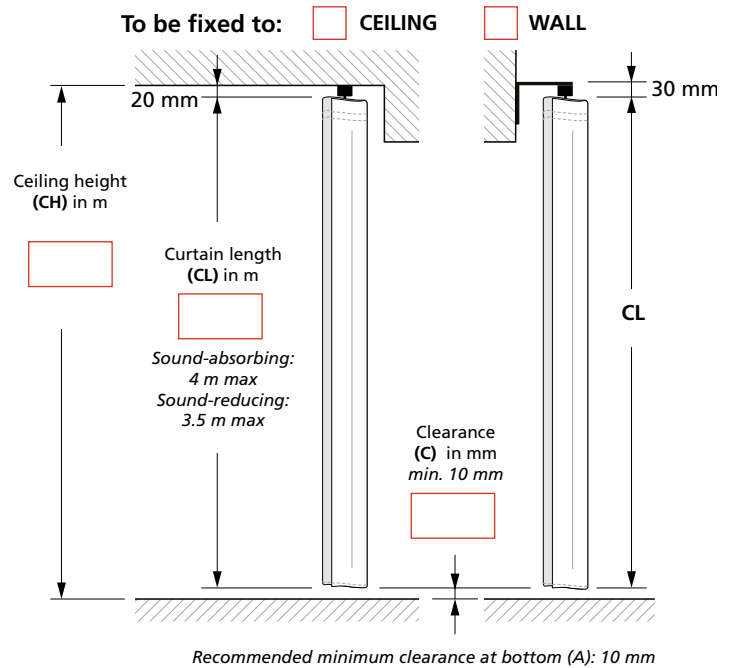

Project :

Date :

CURTAINS

Alpha sound-absorbing* DB sound-reducing**

Our standard curtains are double-sided, delivered with gathering tape and hooks.

Options
(Sound-absorbing curtains only)

40-mm diameter eyelets
 Single-sided curtain

Please supply curtain colour (MR)

FULLNESS

Please supply approximate fullness of:
We recommend a fullness close to 1.5

SPECIFICATIONS

Number of identical curtains required

Is part of the rail curved? YES NO

Comments :

* Please note that because of what they are made of, Texaa sound-absorbing curtains contribute to sound absorption in a space, not sound reduction from one area to another.

** DB sound-reducing curtains used as partitions, dampen the transmission of sound between the two separated areas by approximately 10 dB.