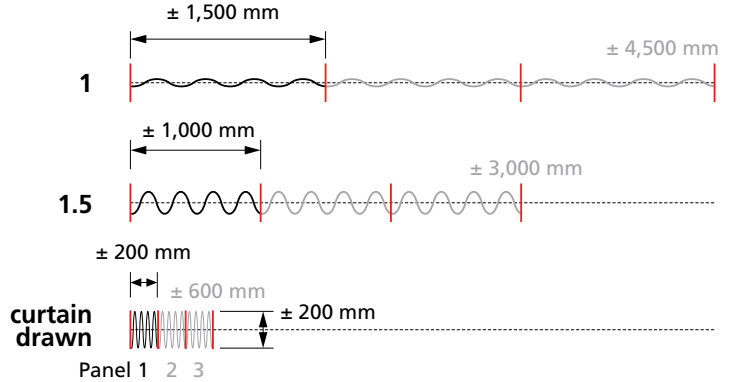

Project :

Date :

CURTAINS

Alpha sound-absorbing* DB sound-reducing**

Our standard curtains are double-sided, delivered with gathering tape and hooks.

Options

(Sound-absorbing curtains only)

- 40-mm diameter eyelets (rod not supplied)
 Single-sided curtain

Knit and colour

- MR (Maille ronde) Specify the color:
- Moutarde MGR580 (Maille grain de riz)
Subject to availability of stock

FULLNESS

Please supply approximate fullness of:

We recommend a fullness close to 1.5