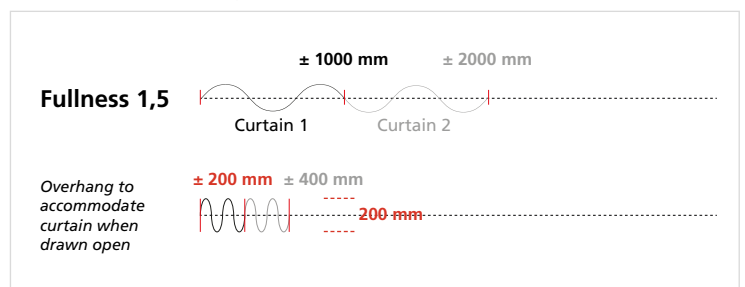

E-mail:

Address for delivery:

Dimensions

With rails

Without rails

Rail length L in m

Include overhang to accommodate curtains when drawn open (see diagram opposite)

Fixed to ceiling
 to wall

Specific fullness

Please note: standard fullness is 1.5 unless requested otherwise

Please supply approximate fullness of:

Fullness and overhang to accommodate curtains when drawn open:

Options

Eyelets (interior diameter = 40 mm)