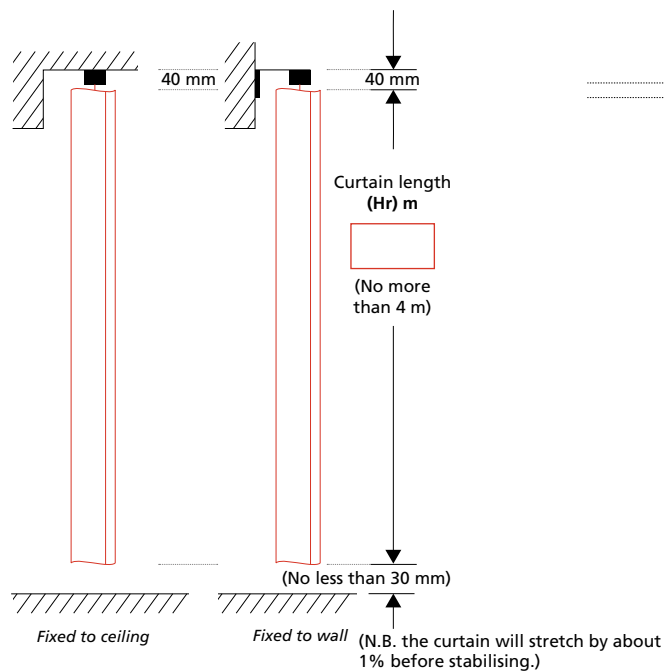

E-mail:

Address for delivery:

Dimensions

With rails

Without rails

Rail length L in m

Include overhang to accommodate curtains when drawn open (see diagram opposite)

Fixed to ceiling
 to wall

Specific fullness

Please note: standard fullness is 1.5 unless requested otherwise

Please supply approximate fullness of:

Fullness and overhang to accommodate curtains when drawn open:

Options

Eyelets (interior diameter = 40 mm)

Please note: our curtains are supplied with rufflette tape and hooks unless requested otherwise.

Single-sided curtain

Number of identical curtains