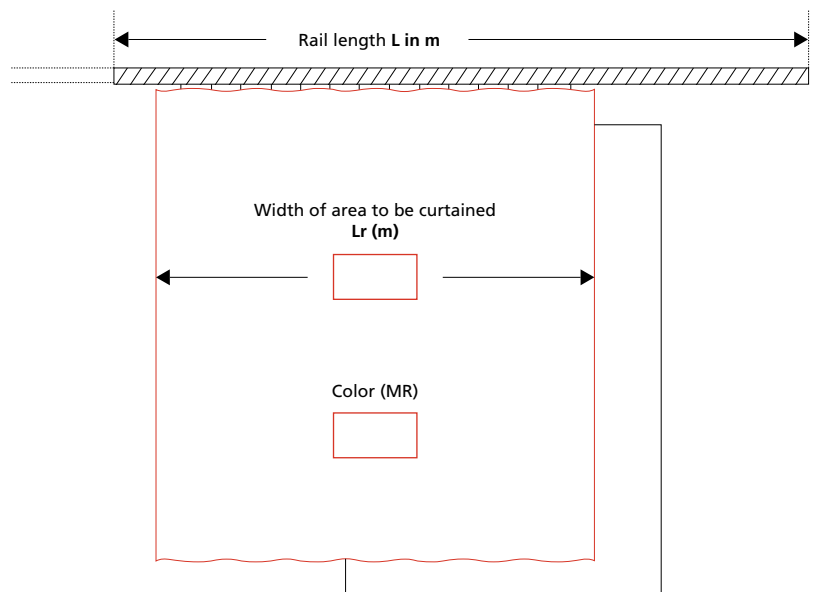

E-mail:

Address for delivery:

Dimensions

With rails

Without rails

Rail length L in m

Include overhang to accommodate curtains when drawn open (see diagram opposite)

Fixed to ceiling
 to wall

Specific fullness

Please note: standard fullness is 1.5 unless requested otherwise

Please supply approximate fullness of:

Fullness and overhang to accommodate curtains when drawn open:

Options

Eyelets (interior diameter = 40 mm)

Please note: our curtains are supplied with rufflette tape and hooks unless requested otherwise.

Single-sided curtain

Number of identical curtains